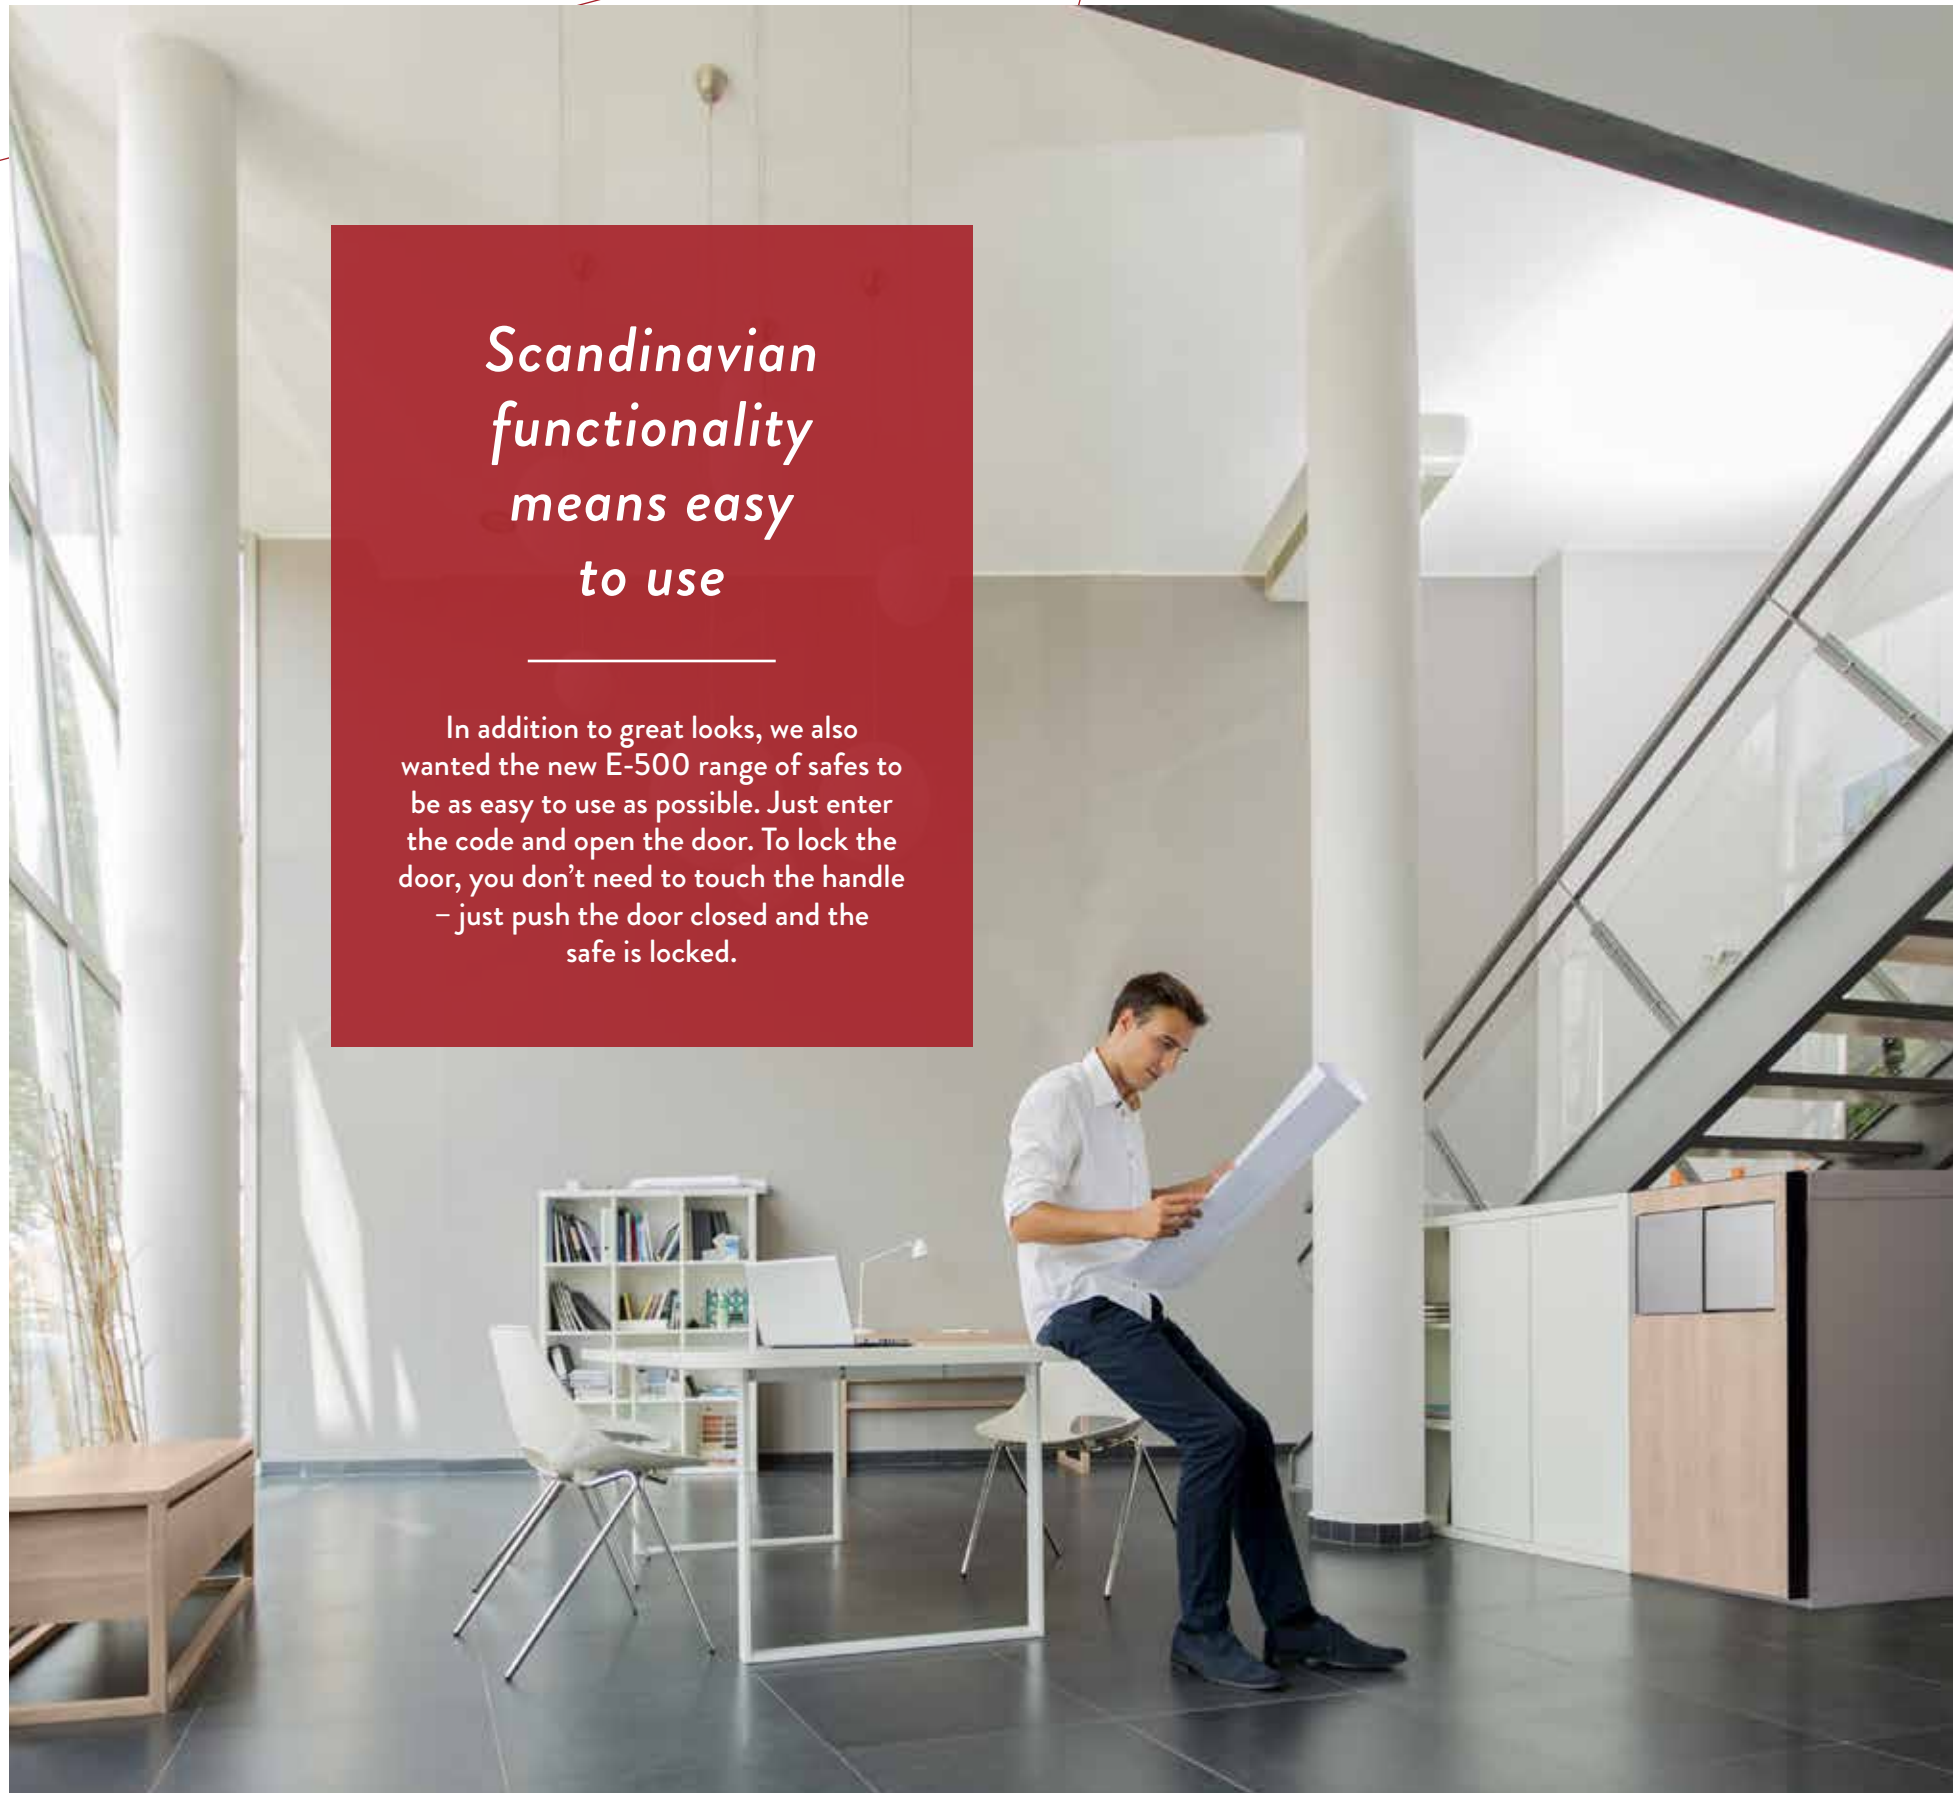

Scandinavian functionality means easy to use

In addition to great looks, we also wanted the new E-500 range of safes to be as easy to use as possible. Just enter the code and open the door. To lock the door, you don't need to touch the handle – just push the door closed and the safe is locked.