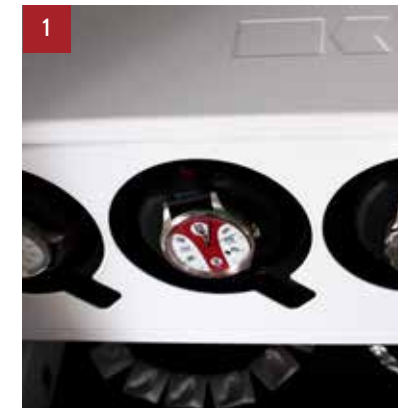

– functionality –

– functionality –

Standard panels

Tailormade to your requirements

Standard front panels are smoky brown pear and maple, but other options are available upon request. Should you wish to fine tune the style even further from the stock colours black or white, you can order the safe body painted any RAL colour you desire. Also a variety of optional accessories is available to meet your storage requirements.

Examples of other panel options

Optional accessories

1. Watch winders
2. Lockable inner cabinet
3. Pull out drawer
4. Hideaway shelf for secret papers
5. Adjustable metal or glass shelf
6. Glass plate on top of the safe